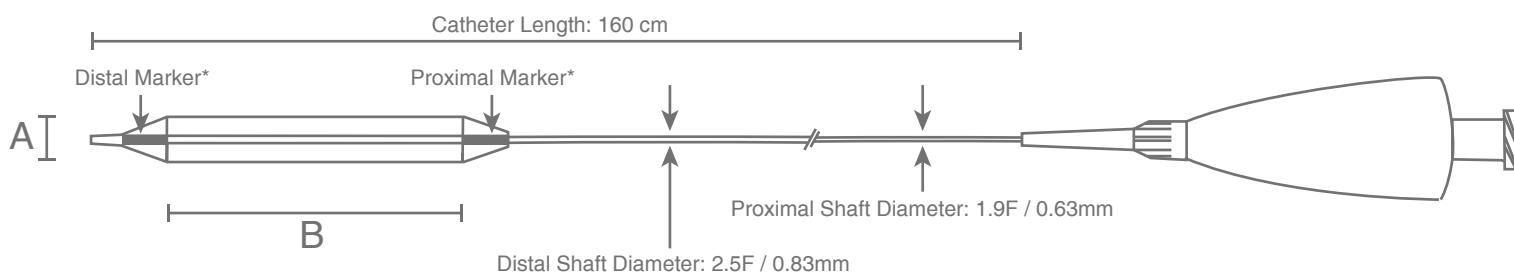

1st rapid exchange PTA balloon for intracranial stenosis

- Long soft distal tip with 0.016" thin profile
- Low balloon crossing profile: 0.023" - 0.026"
- Compatible with 0.014" guide wire
- "Zero profile" x-ray markers
- Total length: 160 cm
- Diameter sizes from 1.25 to 4.0 mm
Balloon lengths from 10 to 40 mm
- Nominal pressure at 6 ATM*
Rated burst pressure at 14 ATM*
- Non-/semi-compliant**

0.016" entry profile
embedded x-ray markers

*For pITA with diameter of 1.25 mm and 1.5 mm: Nominal pressure at 10 ATM and rated burst pressure at 18 ATM

**For pITA with diameter of 1.25 mm and 1.5 mm: Non-compliant; For all others: Semi-compliant

Rapid Exchange Neurovascular PTA Balloon Catheter

*The pITA with diameter of 1.25 mm and 1.5 mm have only one centrally located x-ray marker only.

REF	A: Balloon Diameter [mm]	B: Balloon Length [mm]	Nominal Pressure [atm]	Rated Burst Pressure [atm]
PITA-125-10	1.25	10	10	18
PITA-150-10	1.5	10	10	18
PITA-200-10	2.0	10	6	14
PITA-225-10	2.25	10	6	14
PITA-250-10	2.5	10	6	14
PITA-275-10	2.75	10	6	14
PITA-300-10	3.0	10	6	14
PITA-350-10	3.5	10	6	14
PITA-400-10	4.0	10	6	14
PITA-125-15	1.25	15	10	18
PITA-150-15	1.5	15	10	18
PITA-200-15	2.0	15	6	14
PITA-225-15	2.25	15	6	14
PITA-250-15	2.5	15	6	14
PITA-275-15	2.75	15	6	14
PITA-300-15	3.0	15	6	14
PITA-350-15	3.5	15	6	14
PITA-400-15	4.0	15	6	14
PITA-125-20	1.25	20	10	18
PITA-150-20	1.5	20	10	18
PITA-200-20	2.0	20	6	14
PITA-225-20	2.25	20	6	14
PITA-250-20	2.5	20	6	14
PITA-275-20	2.75	20	6	14
PITA-300-20	3.0	20	6	14
PITA-350-20	3.5	20	6	14
PITA-400-20	4.0	20	6	14